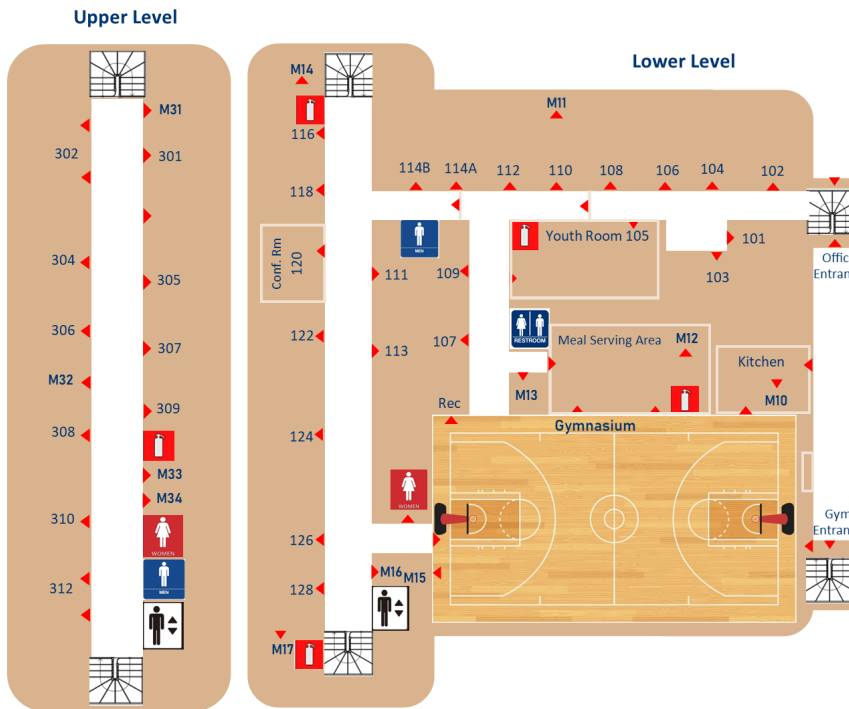

SFBC BUILDING LAYOUT

Legend

- Stairs
- Elevator
- Fire Extinguisher
- Automated External Defibrillator
- Men's Restroom
- Women's Restroom
- Unisex Restroom
- Welcome Center

Church Staff Offices

- Room 101-Church Secretary
- Room 102-Office Work Rm
- Room 103-Lead Pastor
- Room 104-Worship Pastor
- Room 106-Financial Secretary
- Room 108-Family Pastor
- Room 110-Ministry Assistant
- Room 112-Discipleship Pastor
- Room 118-MVP Office